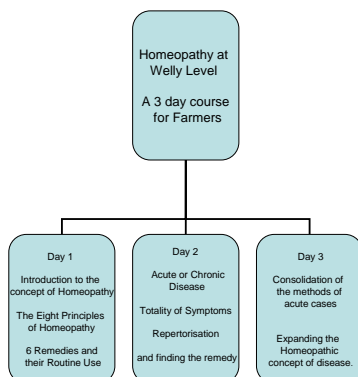

## Homeopathy at Welly Level

Teaching the responsible use of  
Farm Homeopathy

## Introduction to Homeopathy at Welly Level

- Origins of the Course
- Teachers and their background
- The students
- The network of former students
- The lego days
- Research and homeopathy in practice

## Introduction to Homeopathy

- The Eight principles of Classical Homeopathy
- Use of homeopathy in Acute situations
- Six acute remedies

## Day 2 Welly Level Course

- Acute and Chronic Disease
- Totality of Symptoms
- Repertorisation
- Matching the symptoms to the remedy